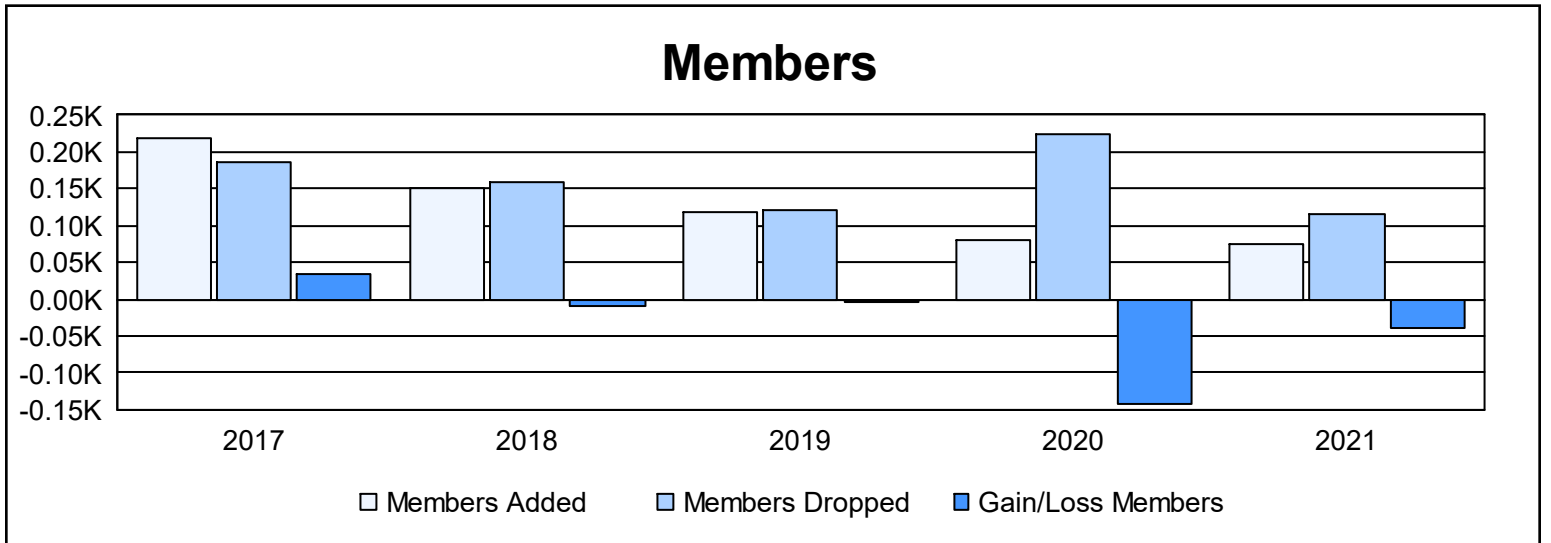

Year	New Clubs	Dropped Clubs	Gain/ Loss Clubs	New Members	Charter Members	Reinstate Members	Transfer Members	Total Member Added	Total Members Dropped	Gain/ Loss Members
2016-2017	0	1	-1	208	6	1	5	220	187	33
2017-2018	0	2	-2	134	2	3	12	151	159	-8
2018-2019	1	3	-2	84	28	1	4	117	121	-4
2019-2020	0	6	-6	43	5	29	4	81	223	-142
2020-2021	1	3	-2	33	21	15	6	75	115	-40
Average	0	3	-3	100	12	10	6	129	161	-32

Membership Composition June 2021 Cumulative

Gender Composition June 2021 Cumulative